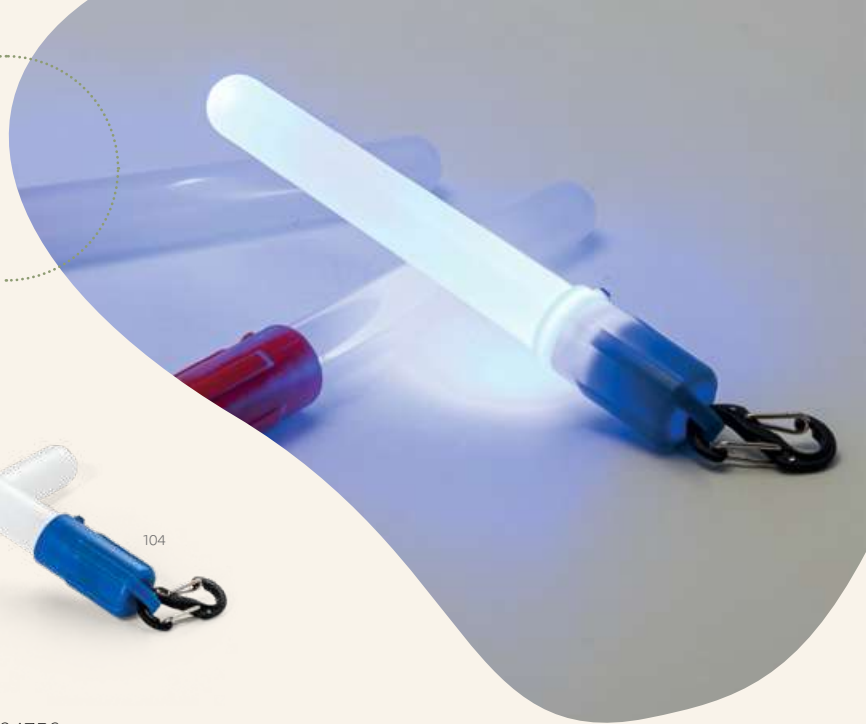

LED light matches product color

LED Latok — 94756

Tubular flashlight with LED light that matches the product's color. Includes 4 LR41 batteries and carabiner.

± 136 x 18 mm

➤ PDP – 60 x 8 mm

With back clip