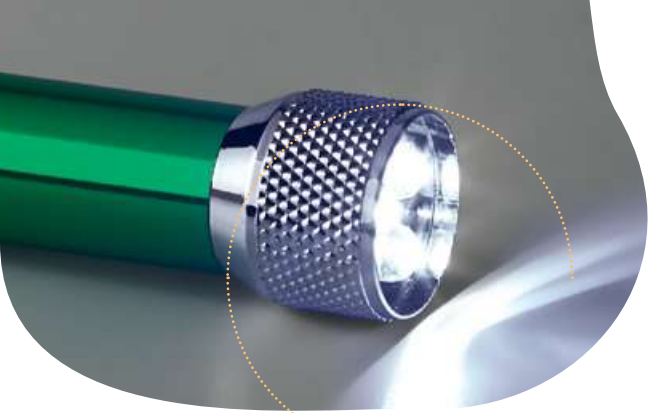

• 3 LED lights

LED Lergan — 93141

Aluminium keyring with a 3 LED flashlight. Includes 4 LR44 batteries.

∅17 x 62 mm

LSR – 7 x 30 mm