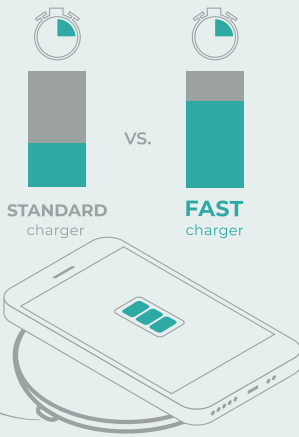

SUPER FAST

Pair with adapters

97160 / 97362