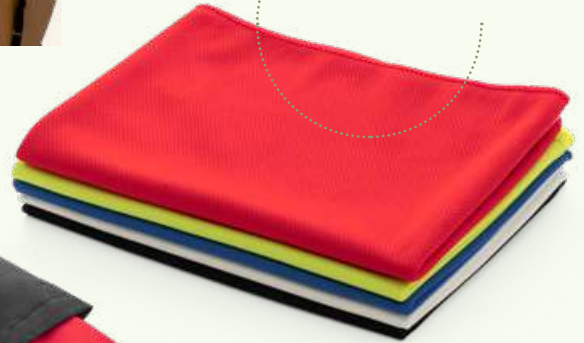

rPET material

ecologic PACK'IN .478

Bernal — 99969

rPET fitness cooling towel. Supplied with a black non-woven pouch. Reusable towel, machine washable.

☿ Towel: 300 x 800 mm | Pouch: 100 x 200 mm

✂ TRS – 100 x 60 mm