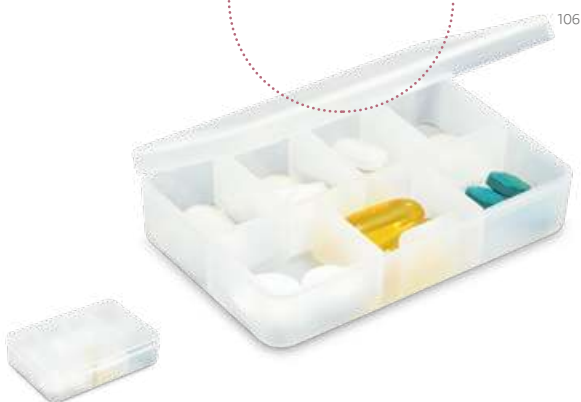

Jimmy — 94305
Pill box with lid and 7 compartments, ideal to separate pills by weekdays.
85 x 55 x 20 mm
PDP – 55 x 35 mm

Figures that identify the main meals