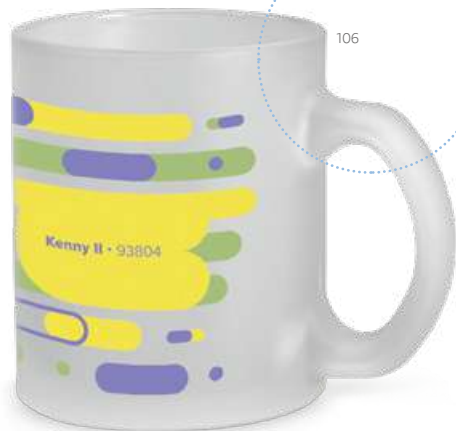

• Frosted glass
effect

Kenny II — 93804

Frosted glass mug with capacity up to 340 ml.
Supplied in a box.

∓ Ø80 x 97 mm | Box: 120 x 88 x 102 mm

➤ PDP – 40 x 40 mm