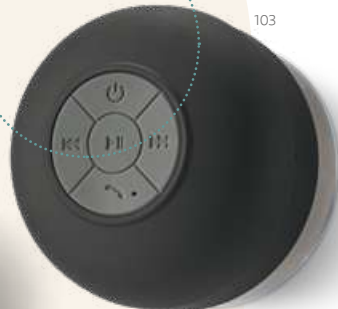

147

Synth — 97927

Speaker with bluetooth transmission and microphone. The speaker has 3W, 10m bluetooth 4.0 transmission, 500mAh battery capacity, 2-3 hours charging time. Up to 8 hours autonomy, built-in microphone for phone and conference calls, start button/stop directly on speaker, FM radio capability. This product is compatible with all devices with bluetooth transmission connectivity. Includes 5V USB/DC cable/Jack. Supplied in gift box.

∅60 x 50 mm | Box 97 x 87 x 95 mm
DGL – 90 x 50 mm

114

Perey — 97253

Rubber-finished ABS speaker with microphone, bluetooth transmission, TF card reader and 3W/4Ω power. This speaker has autonomy up to 2 h and functions such as answer calls, control the volume and connect to the mobile device playlist. This product includes USB/micro USB cable for charging.

∅59 x 55 mm
PDP – 25 x 8 mm

Includes suction cup

106

103

119

103

119

Curie — 57328

ABS waterproof speaker with matte finish. Wireless speaker, allows bluetooth transmission. It has 3W power (4Ω) and autonomy of up to 3h. Its features include: answering calls, controlling the volume and connecting to devices. Includes suction cup and charging cable. Supplied in a gift box.

∅85 x 50 mm | Box: 88 x 88 x 55 mm
PDP – 30 x 9 mm

Eccles — 97385

ABS and polyester fabric speaker with microphone. The speaker includes a hook, rubber finish and allows for 3W/4Ω bluetooth transmission. Autonomy up to 3 h. Functions: call answering, volume control and mobile device playlist connection. Includes a charging cable. Supplied in a gift box.

∅90 x 40 mm | Box: 115 x 95 x 45 mm
PDP – 20 x 7 mm