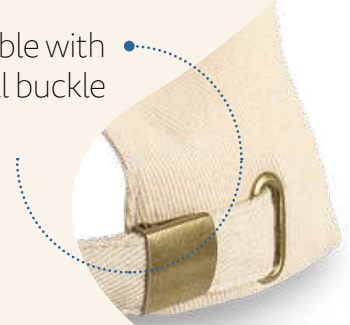

Adjustable with metal buckle

100% brushed cotton