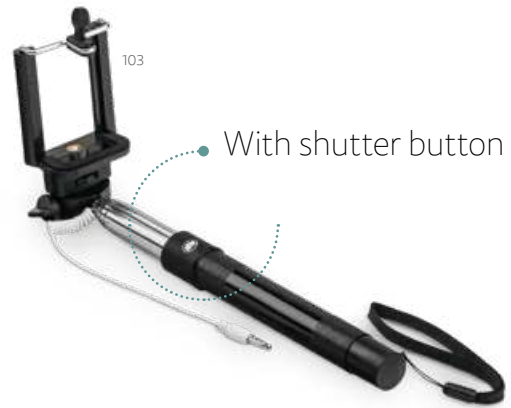

- ▮ 92 x 65 x 2 mm
- ▮ SCR – 45 x 45 mm

Bluetooth locator

Up to 20 m range and geolocation

106

106

103

Lavoisier — 97342

ABS bluetooth locator with keyring and up to 20m range and geolocation. Includes 1 CR2032 battery and is compatible with Android and iOS. Supplied in gift box.

⊥ 37 x 37 x 7 mm | Box: 50 x 50 x 16 mm

⚡ PDP – 25 x 25 mm

103

With shutter button

Selfie — 45255

Extendable metal selfie stick. Includes a 3.5mm stereo connecting cable, shutter button and a handle at the edge to ease transport.