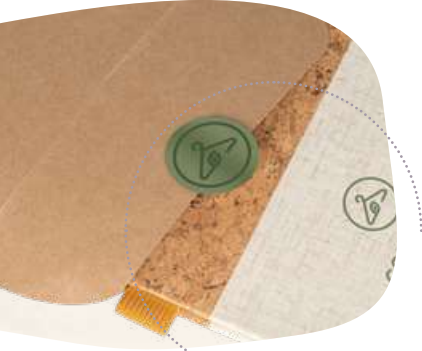

Pages from a sustainable forest management

• Customisable sticker