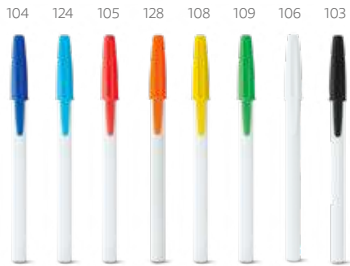

CARIOCA

MADE IN EUROPE

Corvina — 91216

CARIOCA® ball pen with coloured cap with clip. Blue ink.

∅10 x 145 mm

PDP – 60 x 5 mm