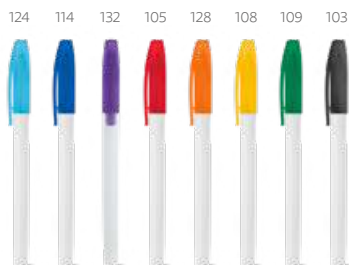

Jade — 51110
PP ballpoint with white body. Coloured cap with clip. Blue ink.
∅10 x 142 mm
PDP – 50 x 6 mm