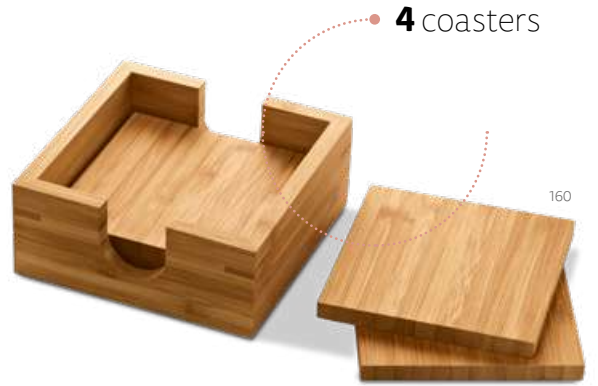

Gauthier — 93967

Set with 4 bamboo coasters. Supplied in a kraft paper box.

☿ 115 x 115 x 35 mm | Coaster: 100 x 100 x 6 mm |

☿ Box: 119 x 121 x 56 mm

☿ LSR - 80 x 80 mm