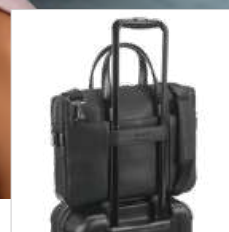

Trolley socket