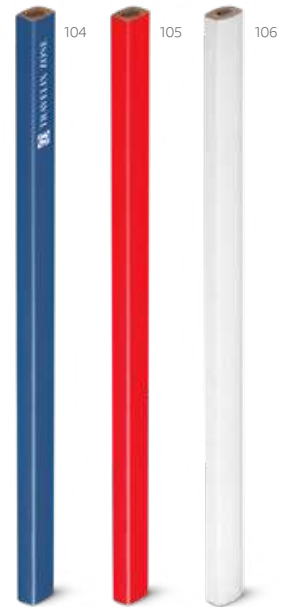

Graft Colour — 91725

Wooden carpenter's pencil (not sharpened).

11 x 175 x 7 mm
PDP – 7 x 50 mm