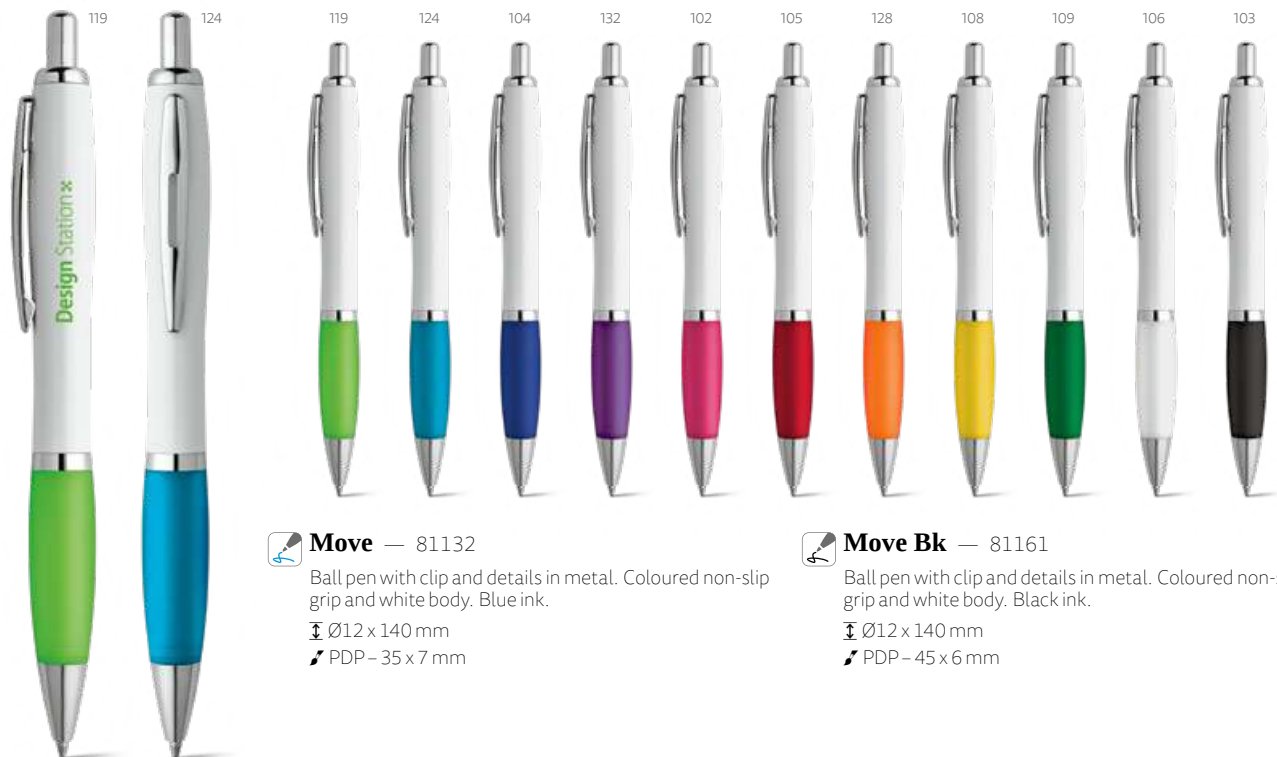

Beta — 91311

Aluminium ball pen with clip and metallic finish. Blue ink.

∅10 x 137 mm

➤ LAS – 12 x 55 mm

 **Move** — 81132

Ball pen with clip and details in metal. Coloured non-slip grip and white body. Blue ink.