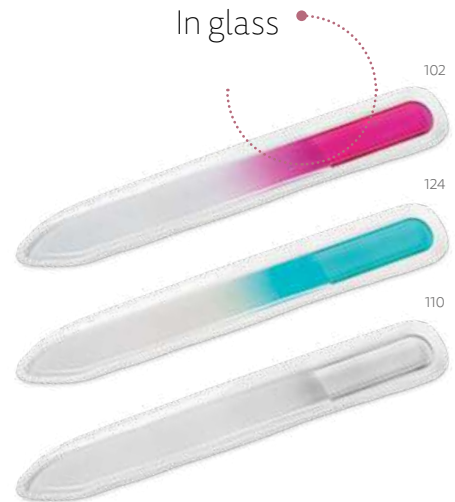

In glass

102

124

110

Nadia — 94843

Four-piece manicure set with nail clipper, scissors, tweezers and cuticle pusher. Supplied in a case.

100 x 53 x 20 mm
DUV – 50 x 30 mm

Aniston — 94856

Set with 6 nail files supplied in a customizable cardboard box.

55 x 61 x 6 mm
PDP – 40 x 30 mm

Raspera — 94861

Glass nail file. Supplied in a pouch.

12 x 140 x 3 mm
STI – 8 x 30 mm