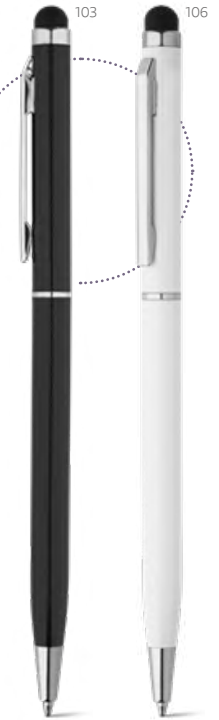

 **Zoe Bk** — 81158

Aluminium ball pen with twist mechanism and clip. Black ink.

∅ 8 x 135 mm

PDP – 40 x 5 mm

 **Zoe** — 91624

Aluminium ball pen with twist mechanism, clip and touch tip. Blue ink.

∅ 8 x 135 mm