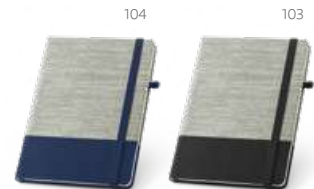

Rousseau — 93268

A5 notepad with hardcover and rounded corners made from natural straw fibres and cotton canvas. This notepad has 192 lined white pages, bookmark ribbon, elastic band and pen holder (pen not included).

150 x 210 mm
TRS – 110 x 110 mm