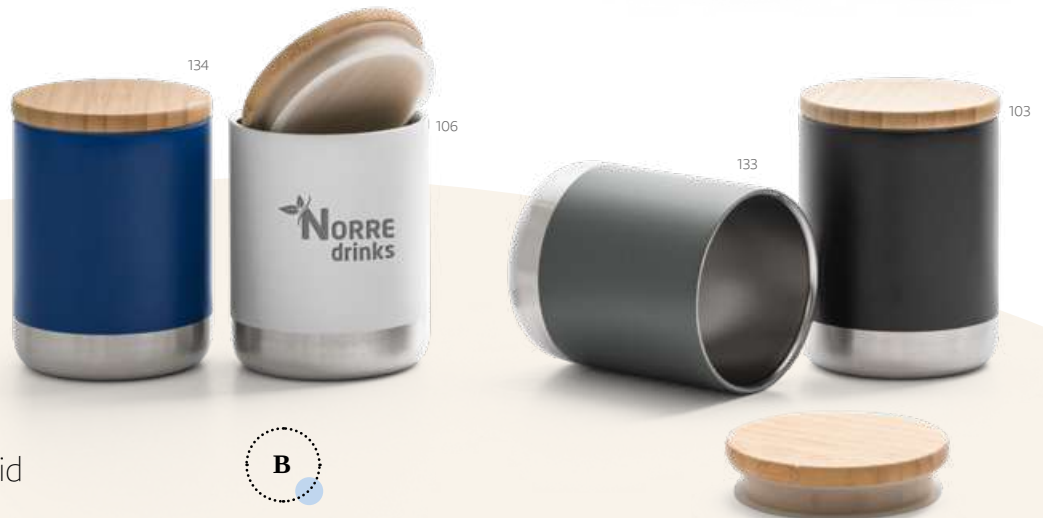

Silicone insulated lid

Norre Tumbler — 94661

Double wall stainless steel vacuum cup with internal wall with copper coat. Bamboo lid and silicone ring for extra protection. The cup has capacity up to 370 ml and keeps drinks hot for 5.5 h and cold for 24 h. It also has a powder coating which gives it more durability and strength. Supplied in a cardboard box.

∅80 x 106 mm

LAS - 180 x 50 mm