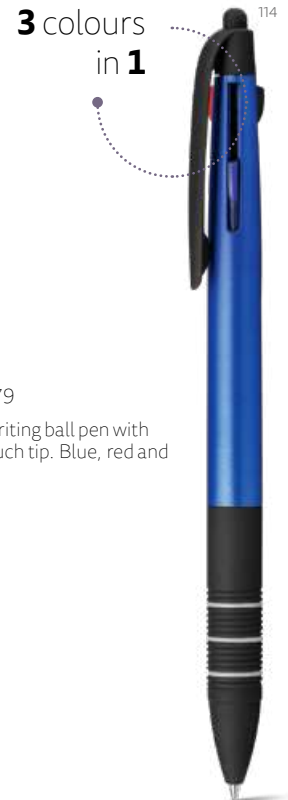

Aisha — 13925
Ball pen with clip and metallic tip. Blue ink.
∅12 x 140 mm
PDP – 20 x 4 mm

Multis — 81179

3 in 1 multicolour writing ball pen with non-slip grip and touch tip. Blue, red and black ink.

∅10 x 148 mm

PDP – 45 x 7 mm