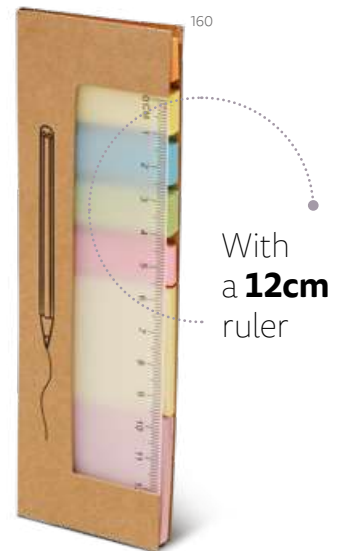

160

With a **12cm** ruler

James — 93448

Sticky notes set with 7 sets (25 sheets each set) and 12 cm ruler (printed scale).

☿ 159 x 50 x 3 mm

✂ SCR – 130 x 12 mm