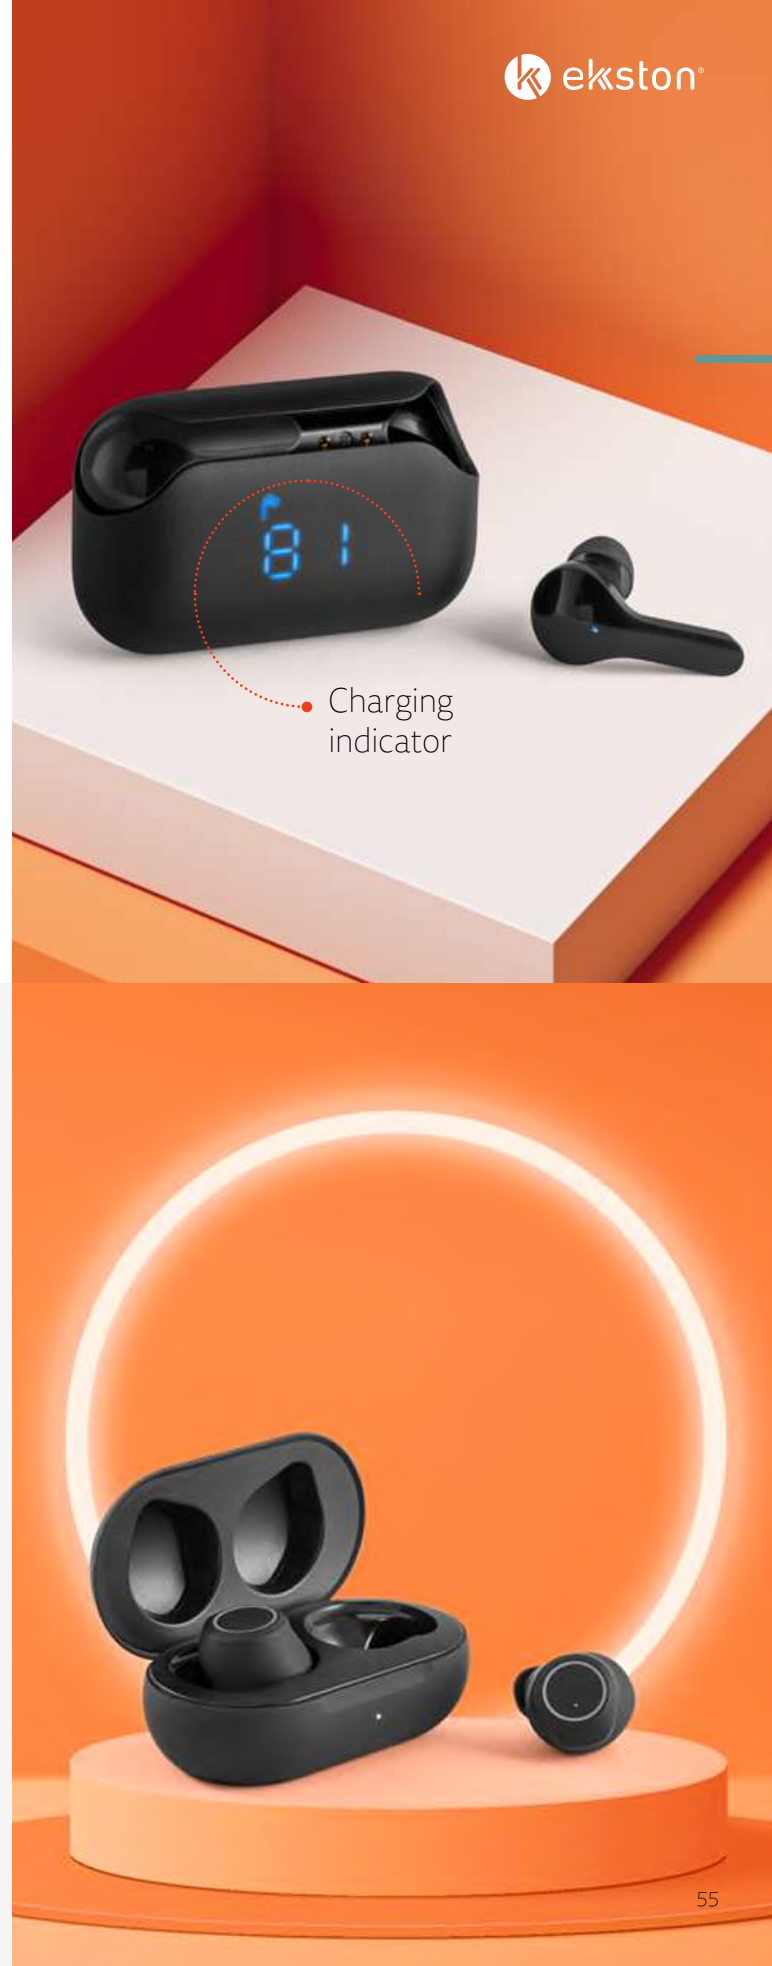

EARBUDS

Vibe 97954

103

VIBE are true wireless ABS earphones with Bluetooth 5.0. Perfect to carry anywhere as the storage case also serves as a charger. Never run out of music in your daily life or worry about the rain, as they are water resistant. Supplied in a black gift box.

± 69 x 42 x 25 mm
↗ PDP – 30 x 5 mm

CHARACTERISTICS:

- ⦿ Microphone
- ⦿ Touch control
- ⦿ LED charging indicator
- ⦿ Connection to mobile device's playlist
- ⦿ Cable included

Bass 97955

103

BASS are true wireless earphones with 5.0 bluetooth. The storage case is also a charger, which makes BASS practical and easy to take everywhere. Supplied in a black gift box.

± 680 x 390 x 280 mm
✕

CHARACTERISTICS:

- ⦿ Connection to mobile device playlist
- ⦿ Charging box