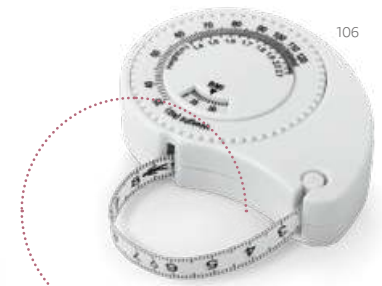

106

• Calculates body mass index

Katsu — 94231

1.5 m ABS tape measure with Body Mass Index (BMI) calculator.

▮ 75 x 16 x 57 mm
↗ PDP – 20 x 10 mm