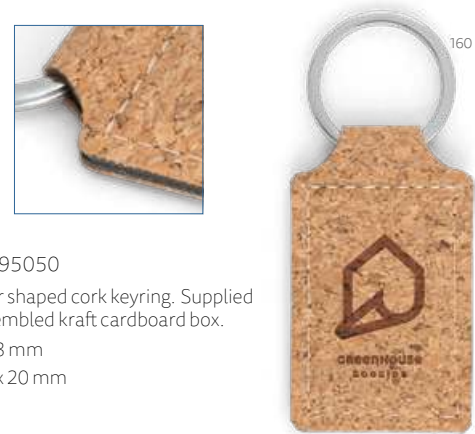

Aloy — 95050

Rectangular shaped cork keyring. Supplied with disassembled kraft cardboard box.

- ▮ 35 x 60 x 3 mm
- ▮ LSR – 35 x 20 mm