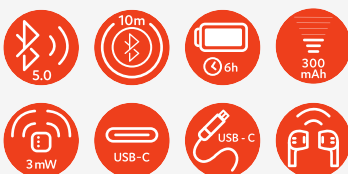

CHARACTERISTICS:

- ⦿ Connection to mobile device playlist
- ⦿ Charging box