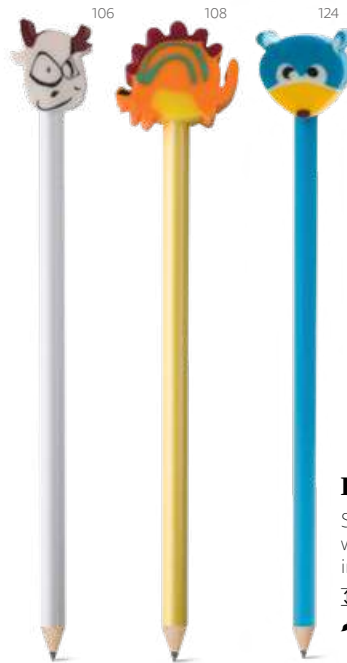

Beetle — 91904

Sharpened charcoal pencil with rubber toy, available in different designs.

⊓ Ø7 x 188 mm

✂ LSR – 100 x 5 mm