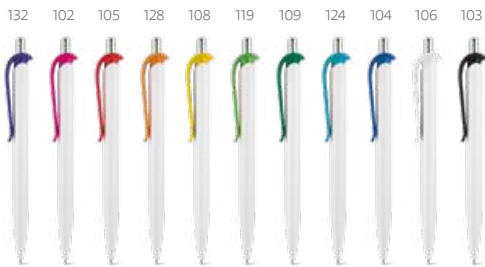

∅10 x 145 mm

PDP – 60 x 5 mm

CARIOCA

MADE IN EUROPE

Corvina Bk — 81169

CARIOCA® ball pen with cap with clip. Black ink.

∅10 x 145 mm

SRC – 62 x 20 mm