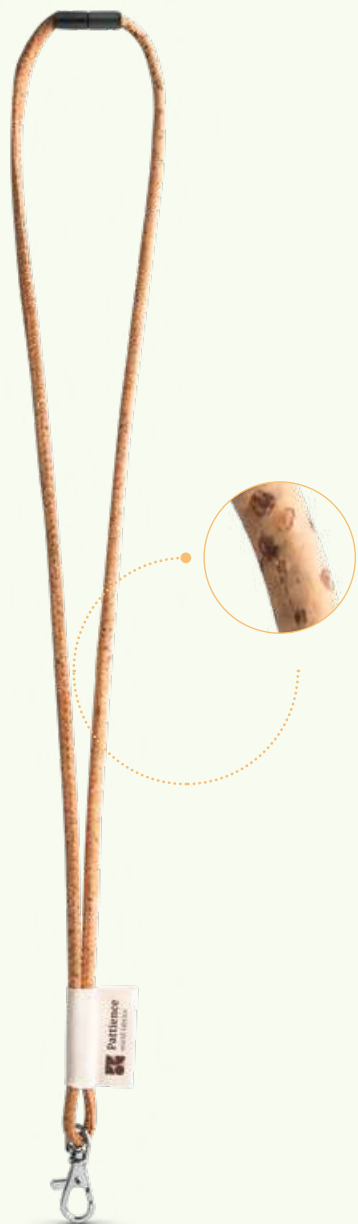

∅ 7 x 470 mm

CORK
EcoLogic

75096

Customisable Original Lanyards® cork lanyard. Includes the following accessories and extras: Cotton label (43 x 15 mm); carabiner (9 mm) and safety lock.

∓ Ø5 x 470 mm
🔄

NAUTIC