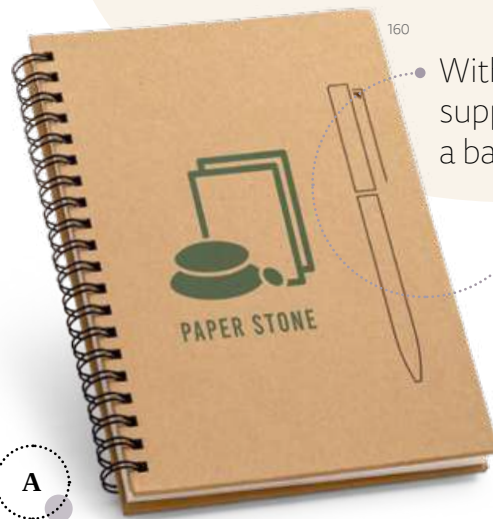

140 x 213 mm

SCR - 110 x 190 mm

A

Paper Stone:

- ✔ Soft texture
- ✔ Impermeable
- ✔ Resistant
- ✔ Sustainable

Match your **Rock** notepad with the **Beta Bamboo** ball pen.

📄 .104

Rothfuss — 93482
 B6 spiral notepad with 160 lined recycled pages, hardcover and pen holder (pen included).
 125 x 180 mm
 TRS - 90 x 140 mm