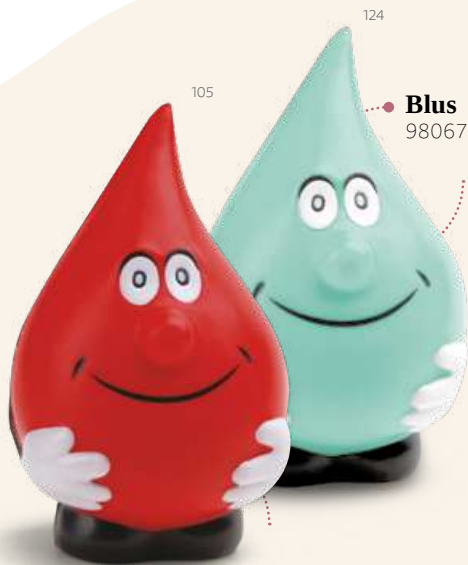

103

Neeson — 98093
Anti-stress PU foam, in the shape of a football.
⊥ Ø63 mm
↙ PDP – 10 x 10 mm

128

Hous — 98057
Anti-stress PU foam, house-shaped.
⊥ 70 x 80 x 70 mm
↙ PDP – 50 x 20 mm

127

Chill — 98054
Anti-stress PU foam, ball-shaped.
⊥ Ø50 mm
↙ LSR – Ø20 mm