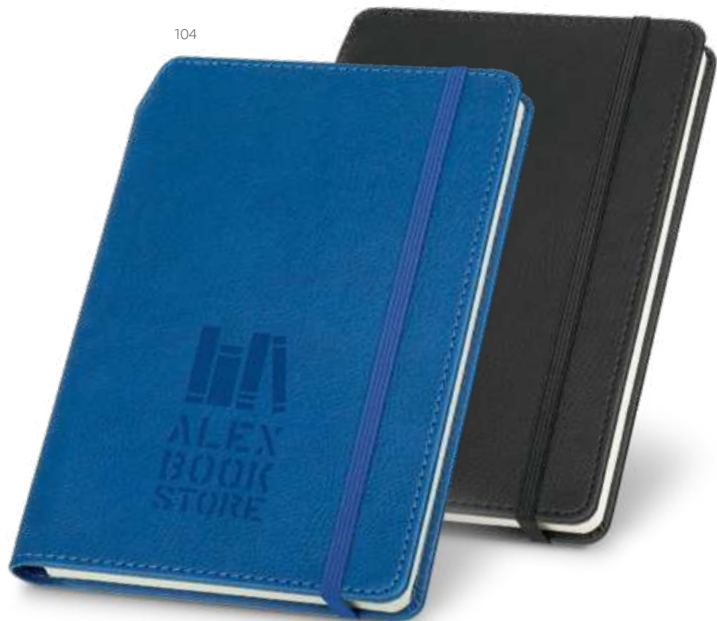

105

123

133

104

Produced from recycled plastic

123

A5 Moraes — 93714

Set with ballpoint and A5 notepad. The ball point is in aluminium with an iron clip, twist mechanism and writing in blue. The A5 notepad has a hardcover, bookmark ribbon, elastic band, inner pocket and 160 ivory lined sheets. Set supplied in a gift box.

Ball pen: Ø10 x 138 mm | Notepad: 137 x 210 mm |

Box: 190 x 240 x 30 mm

DUV – 110 x 190 mm

103

103

104

A5 Lispector — 93724

A5 notepad in imitation leather, hardcover and magnetic closure. This notepad has a pen holder (pen not included), 192 plain ivory pages and bookmark ribbon. Supplied in a non-woven pouch.

148 x 210 mm | Pouch: 185 x 240 mm

TRS – 70 x 180 mm

A5 Moriah — 93799

A5 notepad with hardcover in imitation leather. This notepad has 192 lined pages, pen holder (pen not included) and elastic band.

140 x 210 mm