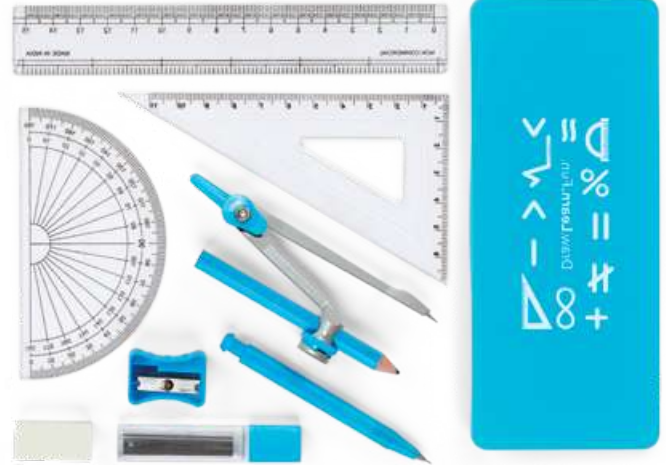

119

119

124

106

Geom — 93575

Geometry school set in a PP case. Includes 1 compass, 1 mechanical pencil and 10 0.5 mm leads.

▮ 128 x 42 x 20 mm

✂ PDP – 50 x 10 mm

124

119

106

Pitagoras — 93574

Geometry school set in PP box. This set contains 9 pieces: 1 compass, 1 eraser, 1 sharpener, 1 pencil, 1 mechanical pencil, 10 leads (0.5 mm), 1 ruler, 1 square and 1 protractor.

▮ 165 x 68 x 25 mm

✂ SCR – 100 x 40 mm

150

Doodle — 91756

Drawing set supplied in wooden box. Includes a 20 cm ruler, 6 colouring pencils, 1 graphite pencil, a sharpener and an eraser.

▮ 220 x 43 x 32 mm

✂ LSR – 200 x 25 mm

160

Rhombus — 91932

Writing set that includes a 16.5 cm ruler, 2 graphite pencils (HB), 1 rubber and 1 sharpener. Set supplied in a cardboard case.

▮ Pouch: 190 x 45 x 20 mm

✂ SCR – 170 x 40 mm