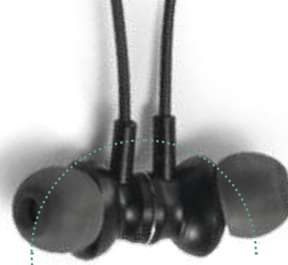

📏 195 x 165 x 88 mm | 210 mm

🔪 PDP - 20 x 10 mm

103

Neckband

Magnetic earphones

 **Olah** — 97914

PC magnetic earphones. bluetooth transmission with neck band and autonomy for up to 7 hours. Functions: answering calls, control volume and connect to the playlist of a mobile device. Includes USB/micro USB charging cable. Supplied with non-woven pouch.