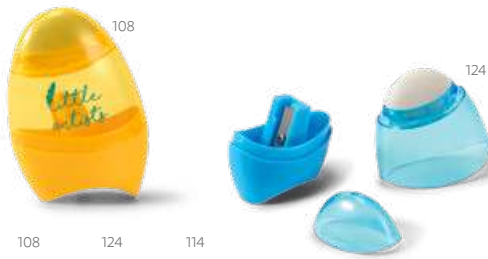

Aguzu — 93621

2 in 1 pencil sharpener in PS with clear deposit and rubber with lid.

⊓ 41 x 60 x 23 mm

✂ PDP – 20 x 10 mm