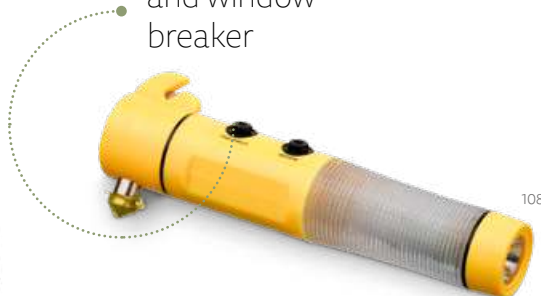

108

Flashmer — 94759

Emergency hammer with magnet, car seat belt cutter and flash light with 1 white LED and 3 red LEDs. Includes 2 AA batteries. This product supplied in a box.

- ▮ Ø38 x 193 mm
- ▮ PDP – 15 x 20 mm