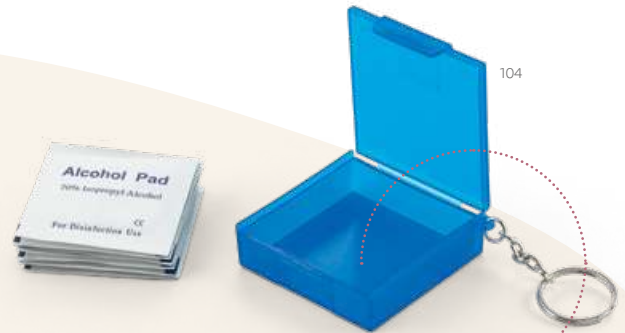

☒ 155 x 55 x 135 mm

☒ PDP – 7 x 7 mm

With key ring

Blondel — 94927

Box with 10 alcohol-based wet wipes for cleaning and disinfecting hands, surfaces and objects. This box has a keyring.

☒ Wipe: 60 x 60 mm | Case: 55 x 55 x 17 mm