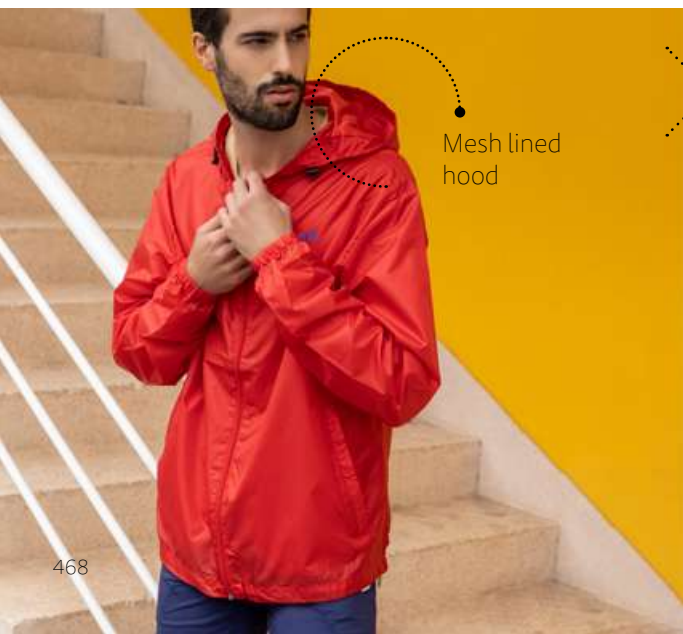

THC Dublin

Taffeta windbreaker (unisex) 100% polyester (65 g/m²). Contains a hood with stoppers and net lining. Elastic with stoppers at the bottom and side pockets with plastic closure.

📏 Sizes: XS, S, M, L, XL, XXL

✂️ TXP – 80 x 40 mm

30190