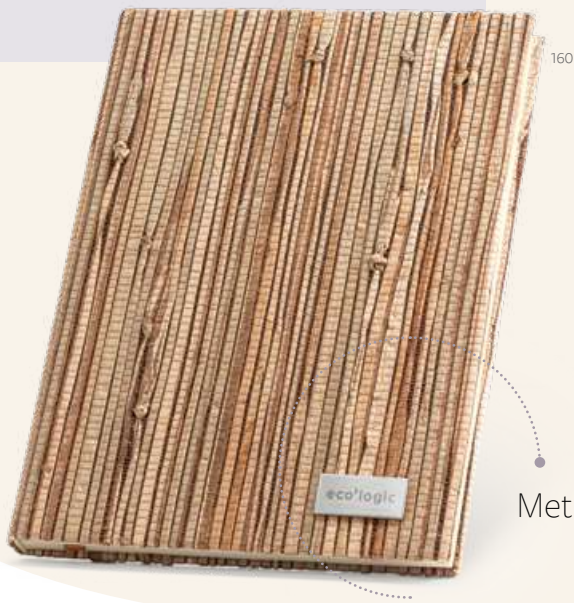

103

A5 **Geometric Notebook**
 **93596**

TILES is a A5 notepad with PU hard cover and 256 FSC certificated lined pages. The design of the cover was inspired by geometric figures based on optical illusion patterns. The elastic band, which allows to close the notepad, the bookmark and the pen holder (pen not included) reinforce the usefulness of this notepad. More than a notepad, it is a support for communicating emotions. Something very personal and unique.

📏 Notepad: 140 x 210 mm | Box: 175 x 25 x 265 mm

📏 HTS - 40 x 30 mm

**INKUOTE
COLLECTION**

103

**A5 Tiles Notebook
93737**

TILES is an A5 notepad with a hard cover in imitation leather, with 256 lined pages with FSC certification. This whole notepad design was inspired on cultural elements, in this case the Portuguese tiles. The elastic band that to close the notepad, the bookmark and the pen holder (pen not included) reinforce the functionality of this notepad. More than a notepad, it is a medium for elegant and unique communication. Supplied in a gift box.

📏 Notepad: 140 x 210 mm | Box: 175 x 25 x 265 mm

📏 SCR – 50 x 30 mm

Straw fiber

The environmental friendly choice that makes each notepad unique.

Pages from a sustainable forest management

Metal plate

Neruda — 93275