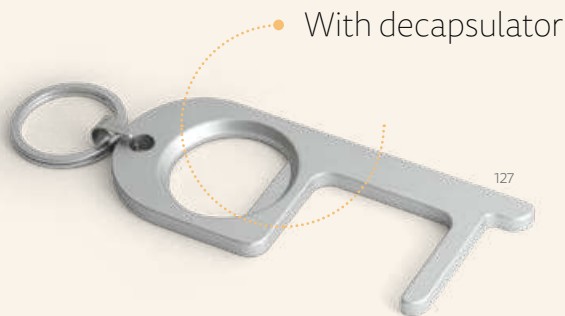

Your ally in hygiene and safety

• With decapsulator

127

Handy — 95049

Aluminium keyring with bottle opener. Due to its design, it can be used to open doors and its tip allows the use of buttons, such as the ATM or the elevator.

± 37 x 88 x 4 mm

➤ LSR – 30 x 6 mm