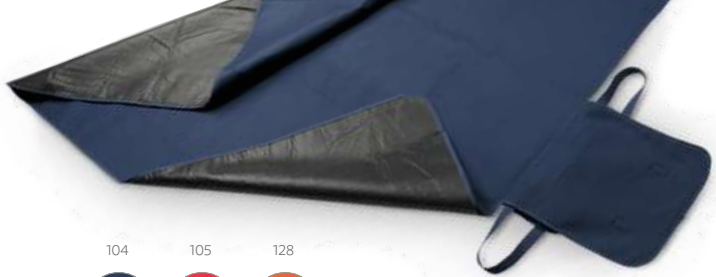

Adjustable handle and strap

Fleece — 99077

Polar fleece blanket (160 g/m²) lined with EPE, with handle and adjustable strap.

⌵ 1500 x 1200 mm | Folded: Ø150 x 315 mm
⚡ TRS - 225 x 60 mm