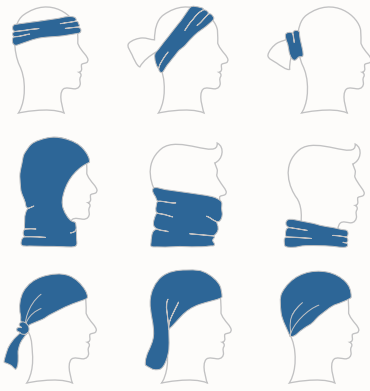

Different possibilities of use

Kolkata — 99080
rPET multifunction bandana (120 g/m)
250 x 500 mm
TRS - 180 x 150 mm