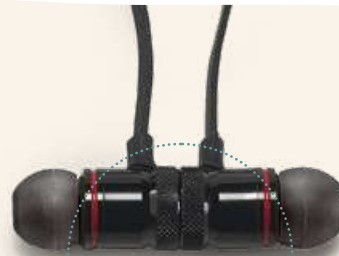

103

Neckband

Magnetic earphones

Olah — 97914

PC magnetic earphones. bluetooth transmission with neck band and autonomy for up to 7 hours. Functions: answering calls, control volume and connect to the playlist of a mobile device. Includes USB/micro USB charging cable. Supplied with non-woven pouch.

± 190 x 200 mm

➤ PDP – 6 x 30 mm

103

Magnetic earphones

PACK'IN .478

Otto — 97913

PC magnetic earphones. bluetooth 4.1 transmission with up to 3 hours of autonomy. The earphones are capable of answering calls, control volume and connect to the playlist of a mobile device. Includes USB/micro USB cable for charging. Supplied in an EVA pouch.

± 80 x 65 x 32 mm

➤ PDP – 6 x 40 mm