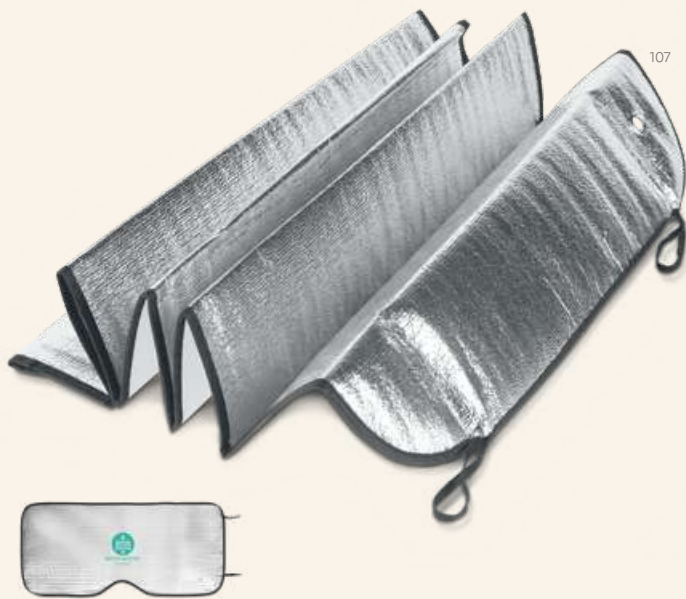

107

Sunshade — 98191

PE foam car sunshade lined with 1 aluminium foil. This sunshade is suitable for front glass and includes 2 suction cups.

- ▮ 1300 x 600 mm
- ▮ TXP – 550 x 300 mm