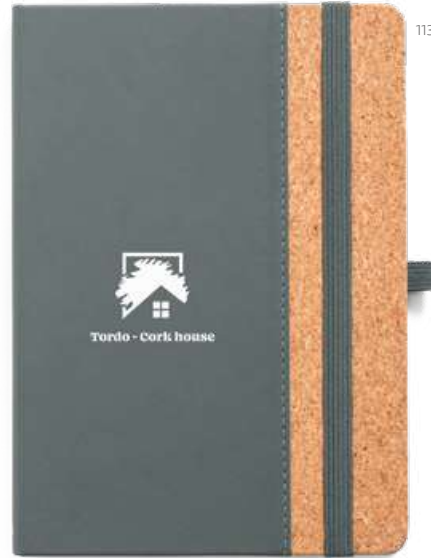

119

124

150

A

Klee — 93277

A5 A5 notepad with cork cover and linen at the bottom of the cover. This notepad has 192 lined ivory pages from a sustainable forest management and pen holder (pen not included). Supplied in kraft paper envelope with customisable sticker.

📏 140 x 210 mm

✂️ TRS-95 x 40 mm

113

113

104

Tordo — 93593

A5 A5 notepad with cork and PU hardcover, with 192 lined ivory pages. This notepad has an elastic band, bookmark ribbon and pen holder (pen not included). Supplied in a non-woven pouch.