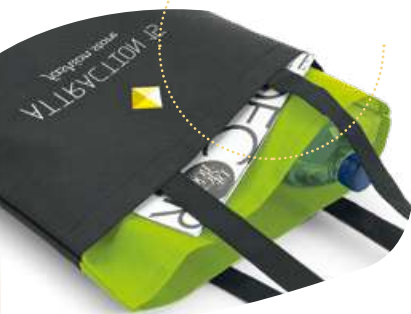

Front pocket

119

114

108