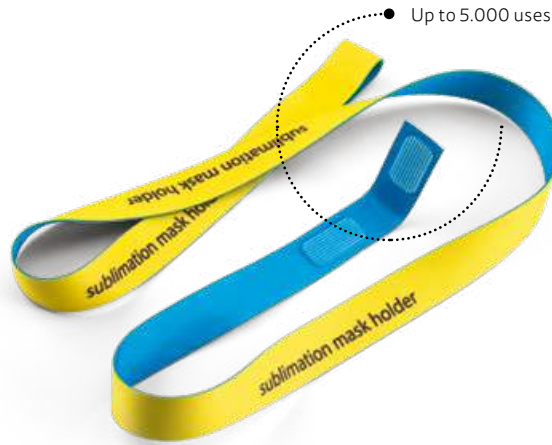

MATERIAL

Polyester

RPET **ecologic**

VELCRO® and PRESS_LOK® trademarks are owned Velcro BVBA. Used with permission.

Sublimation Wristband

15 x 375 mm

Printing 1 side

Printing 2 sides

MATERIAL

Polyester

RPET **ecologic**