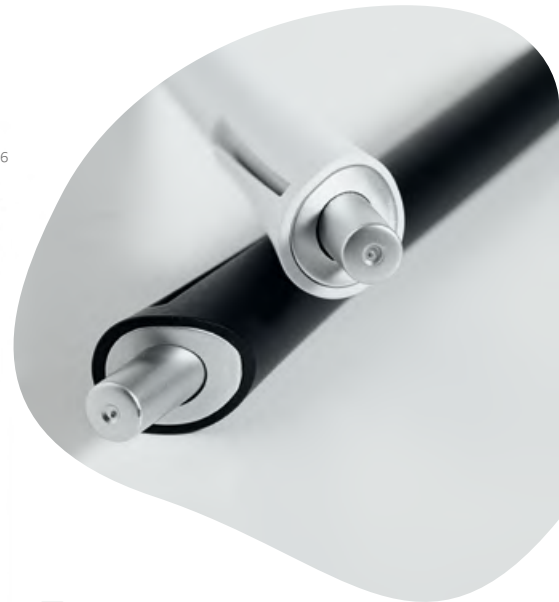

Janus — 81154

ABS ballpoint with silver details and clip. Black ink.

∅15 x 143 mm

PDP – 50 x 6 mm