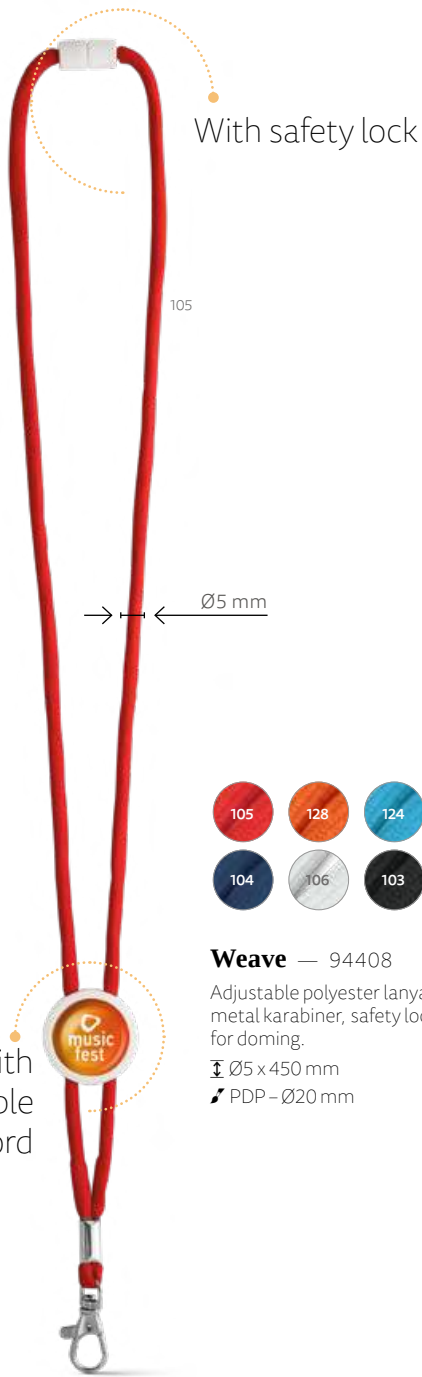

Weave — 94408
Adjustable polyester lanyard with metal karabiner, safety lock and slot for doming.
∓ Ø5 x 450 mm
↗ PDP – Ø20 mm