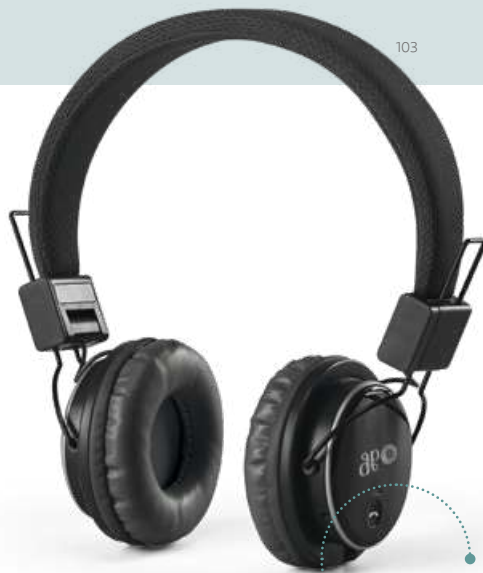

103

103

106

• Button to answer calls

• Battery life up to **12h**