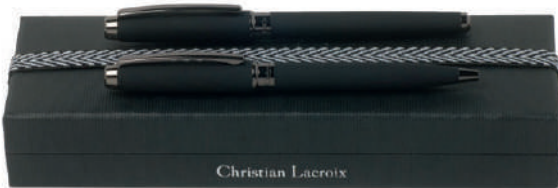

**CHORUS BLACK
LPBR725A**
Ball pen and roller pen
in a box