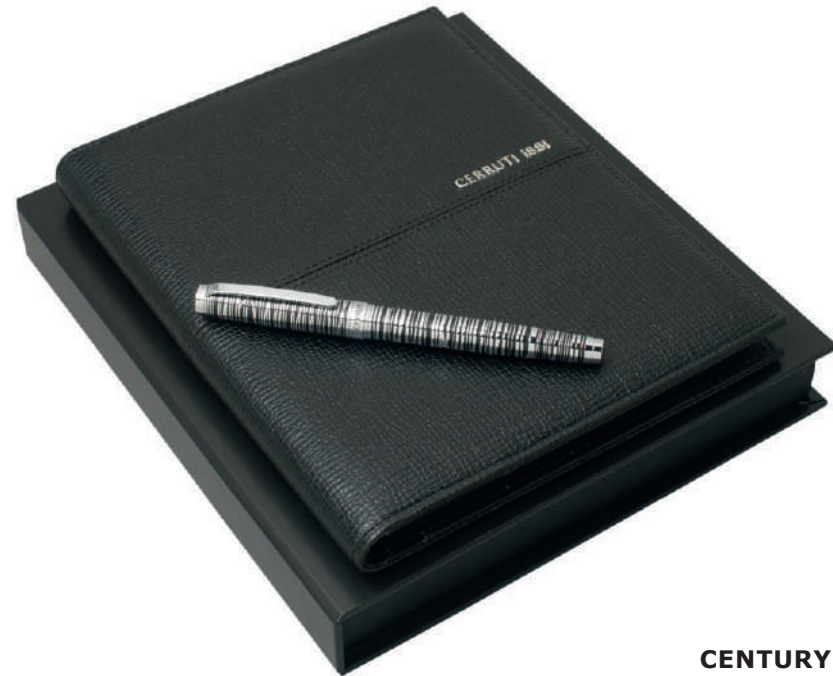

**CENTURY CHROME
NPMR643B**
Folder A5 and roller pen
in a box