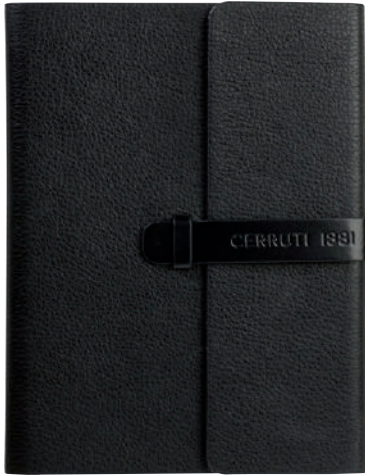

CERRUTI 1881

**BUSINESS - A5
NDM221**
Folder A5 - LUX
230x175x20 mm
in a box