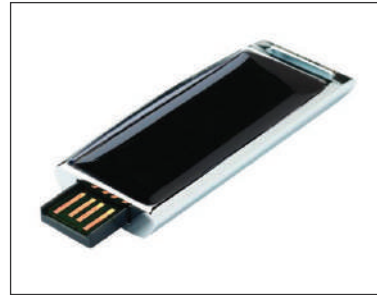

# CERRUTI 1881

**ZOOM  
NS5555**  
Roller pen  
in a box

**ZOOM  
NS5554**  
Ball pen  
in a box

**ZOOM  
NAU555**  
USB-8GB  
in a box

**DESIGN  
NST8412**  
Fountain pen  
in a box

**ZOOM  
NS5555+5554**  
Roller pen and ball pen  
in a box